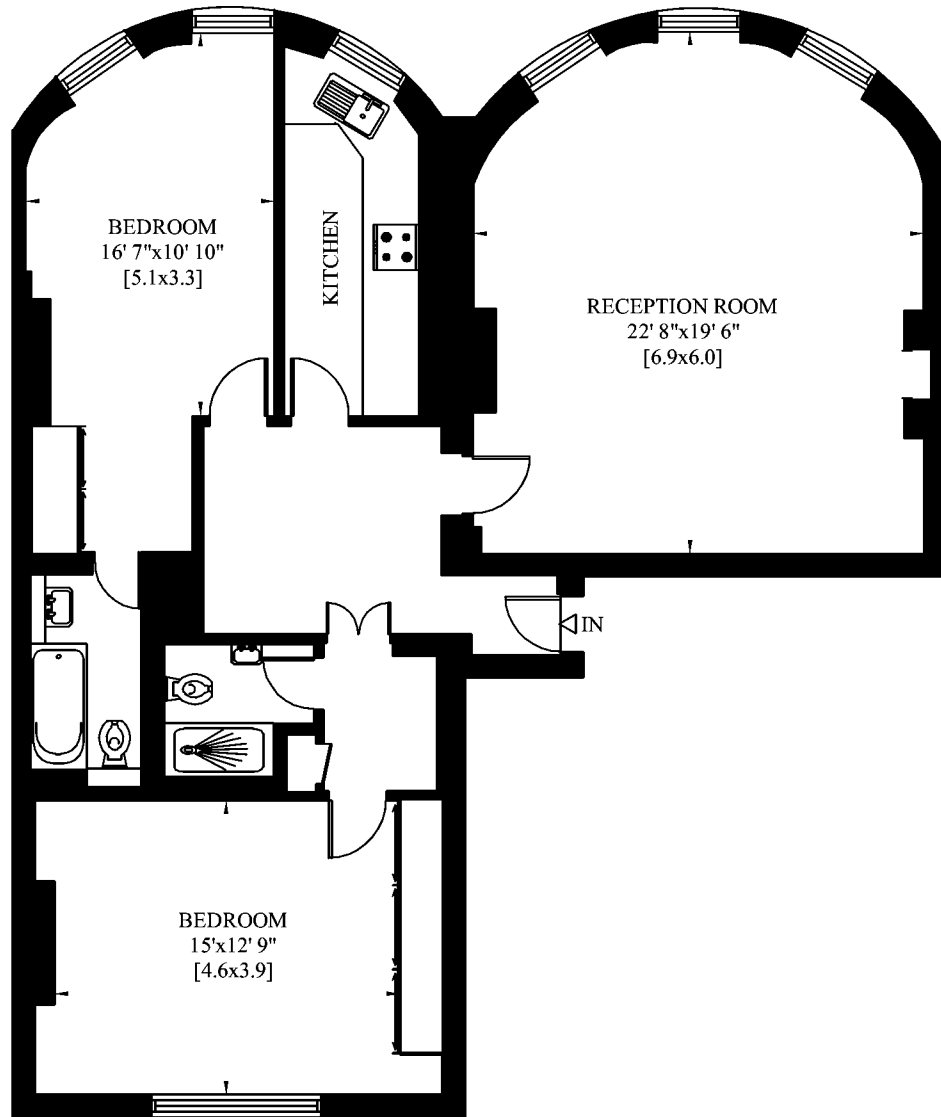

FLAT 3
17 SLOANE COURT WEST
LONDON SW3

Gross Internal Area: 116 Sq. metres
1253 Sq.feet

THIRD FLOOR